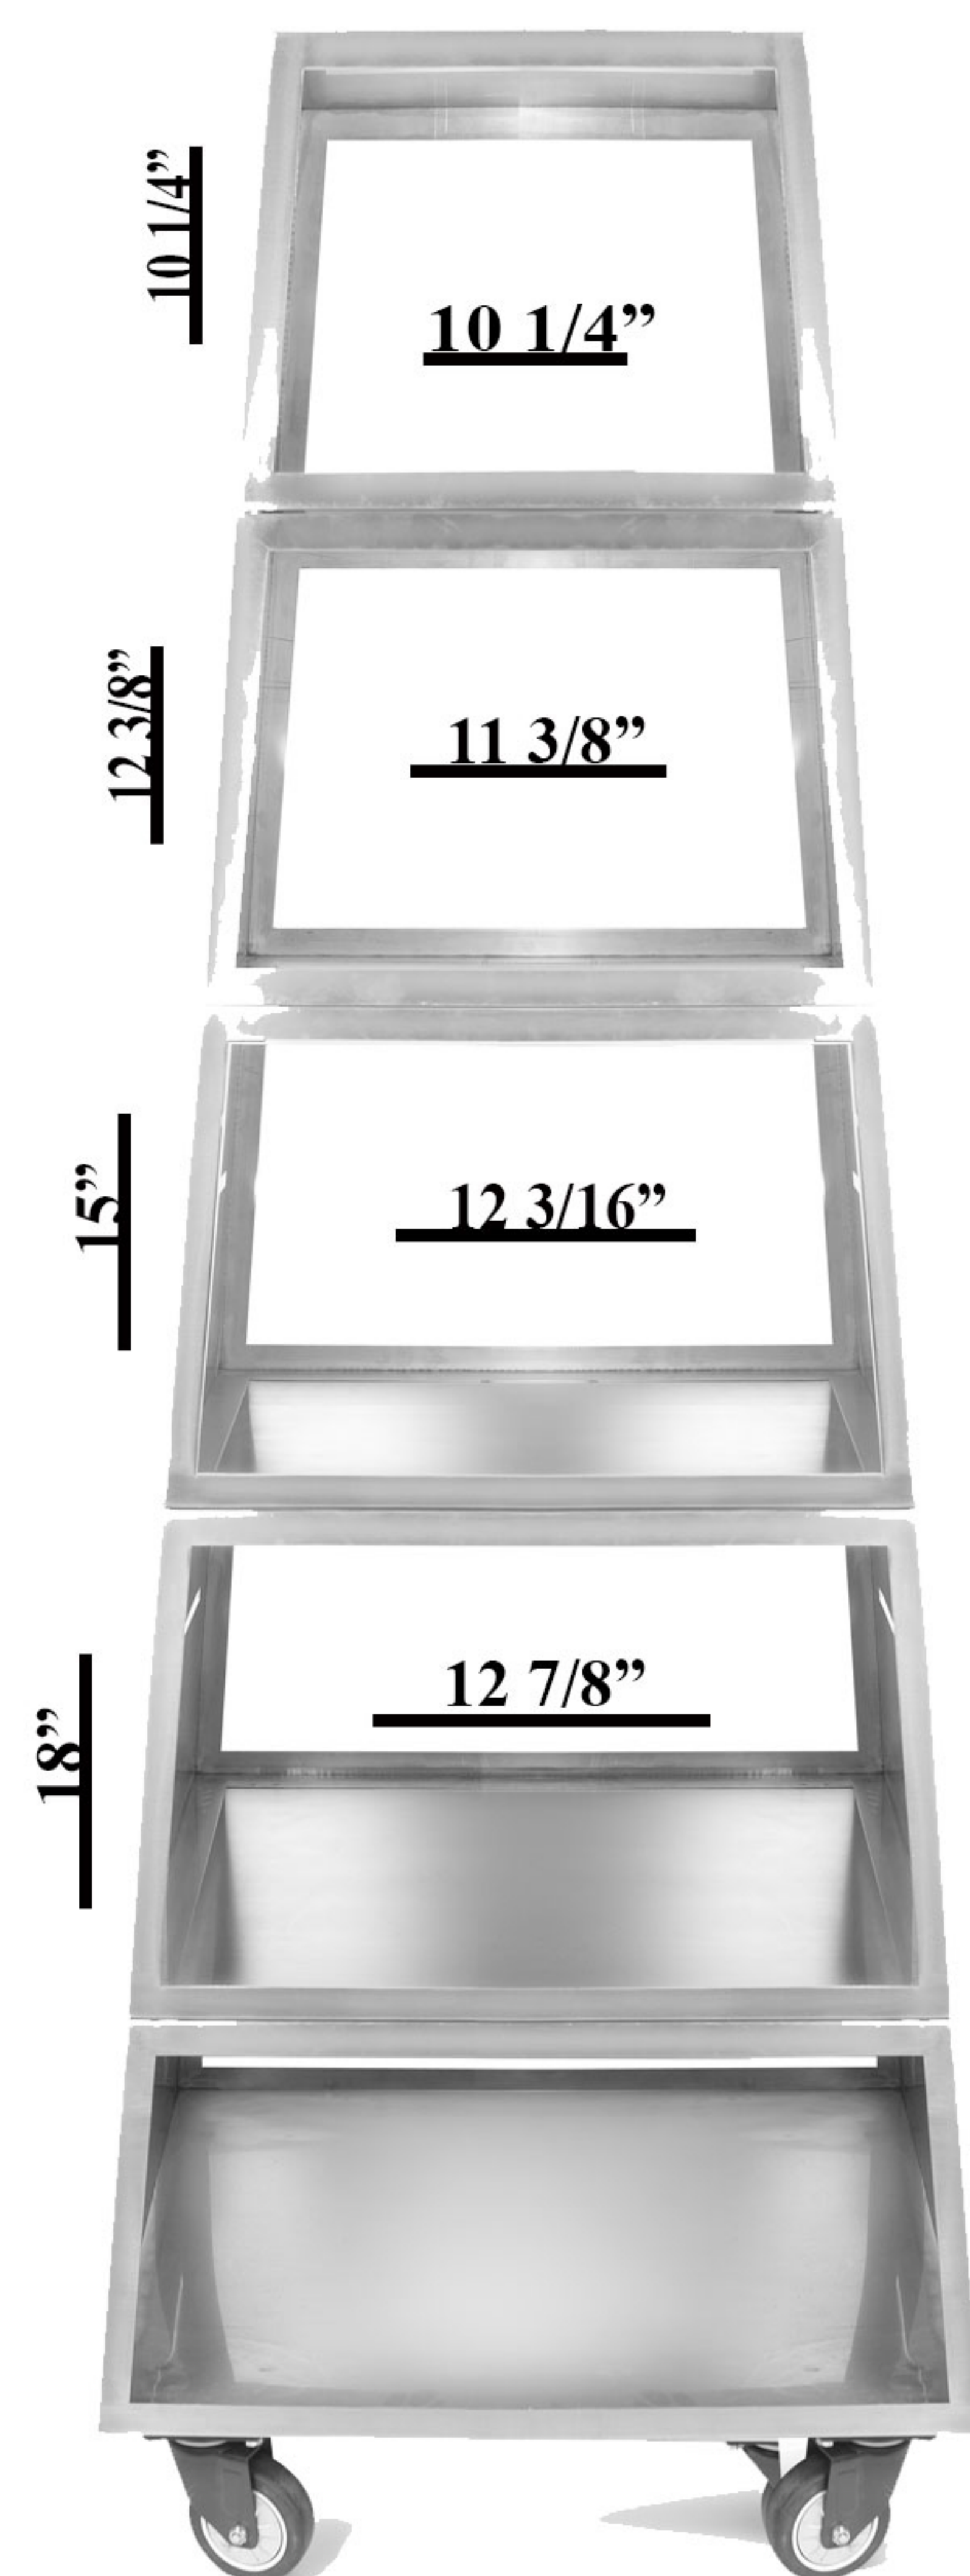

S/S Pyramid Mobile Buffet #ST1805

Bottom Base with
Locking Casters

Nesting for
Space Saver

- * Heavy Duty Stainless Steel
- * Cubbies Interlock for Support
- * Black Coated Finish Available #ST1805BK
- * Slot on Each Side to Insert Glass Shleving (Sold Seperately)
Suggested one of each- #054015G, #053613G, #053010G, #05248G