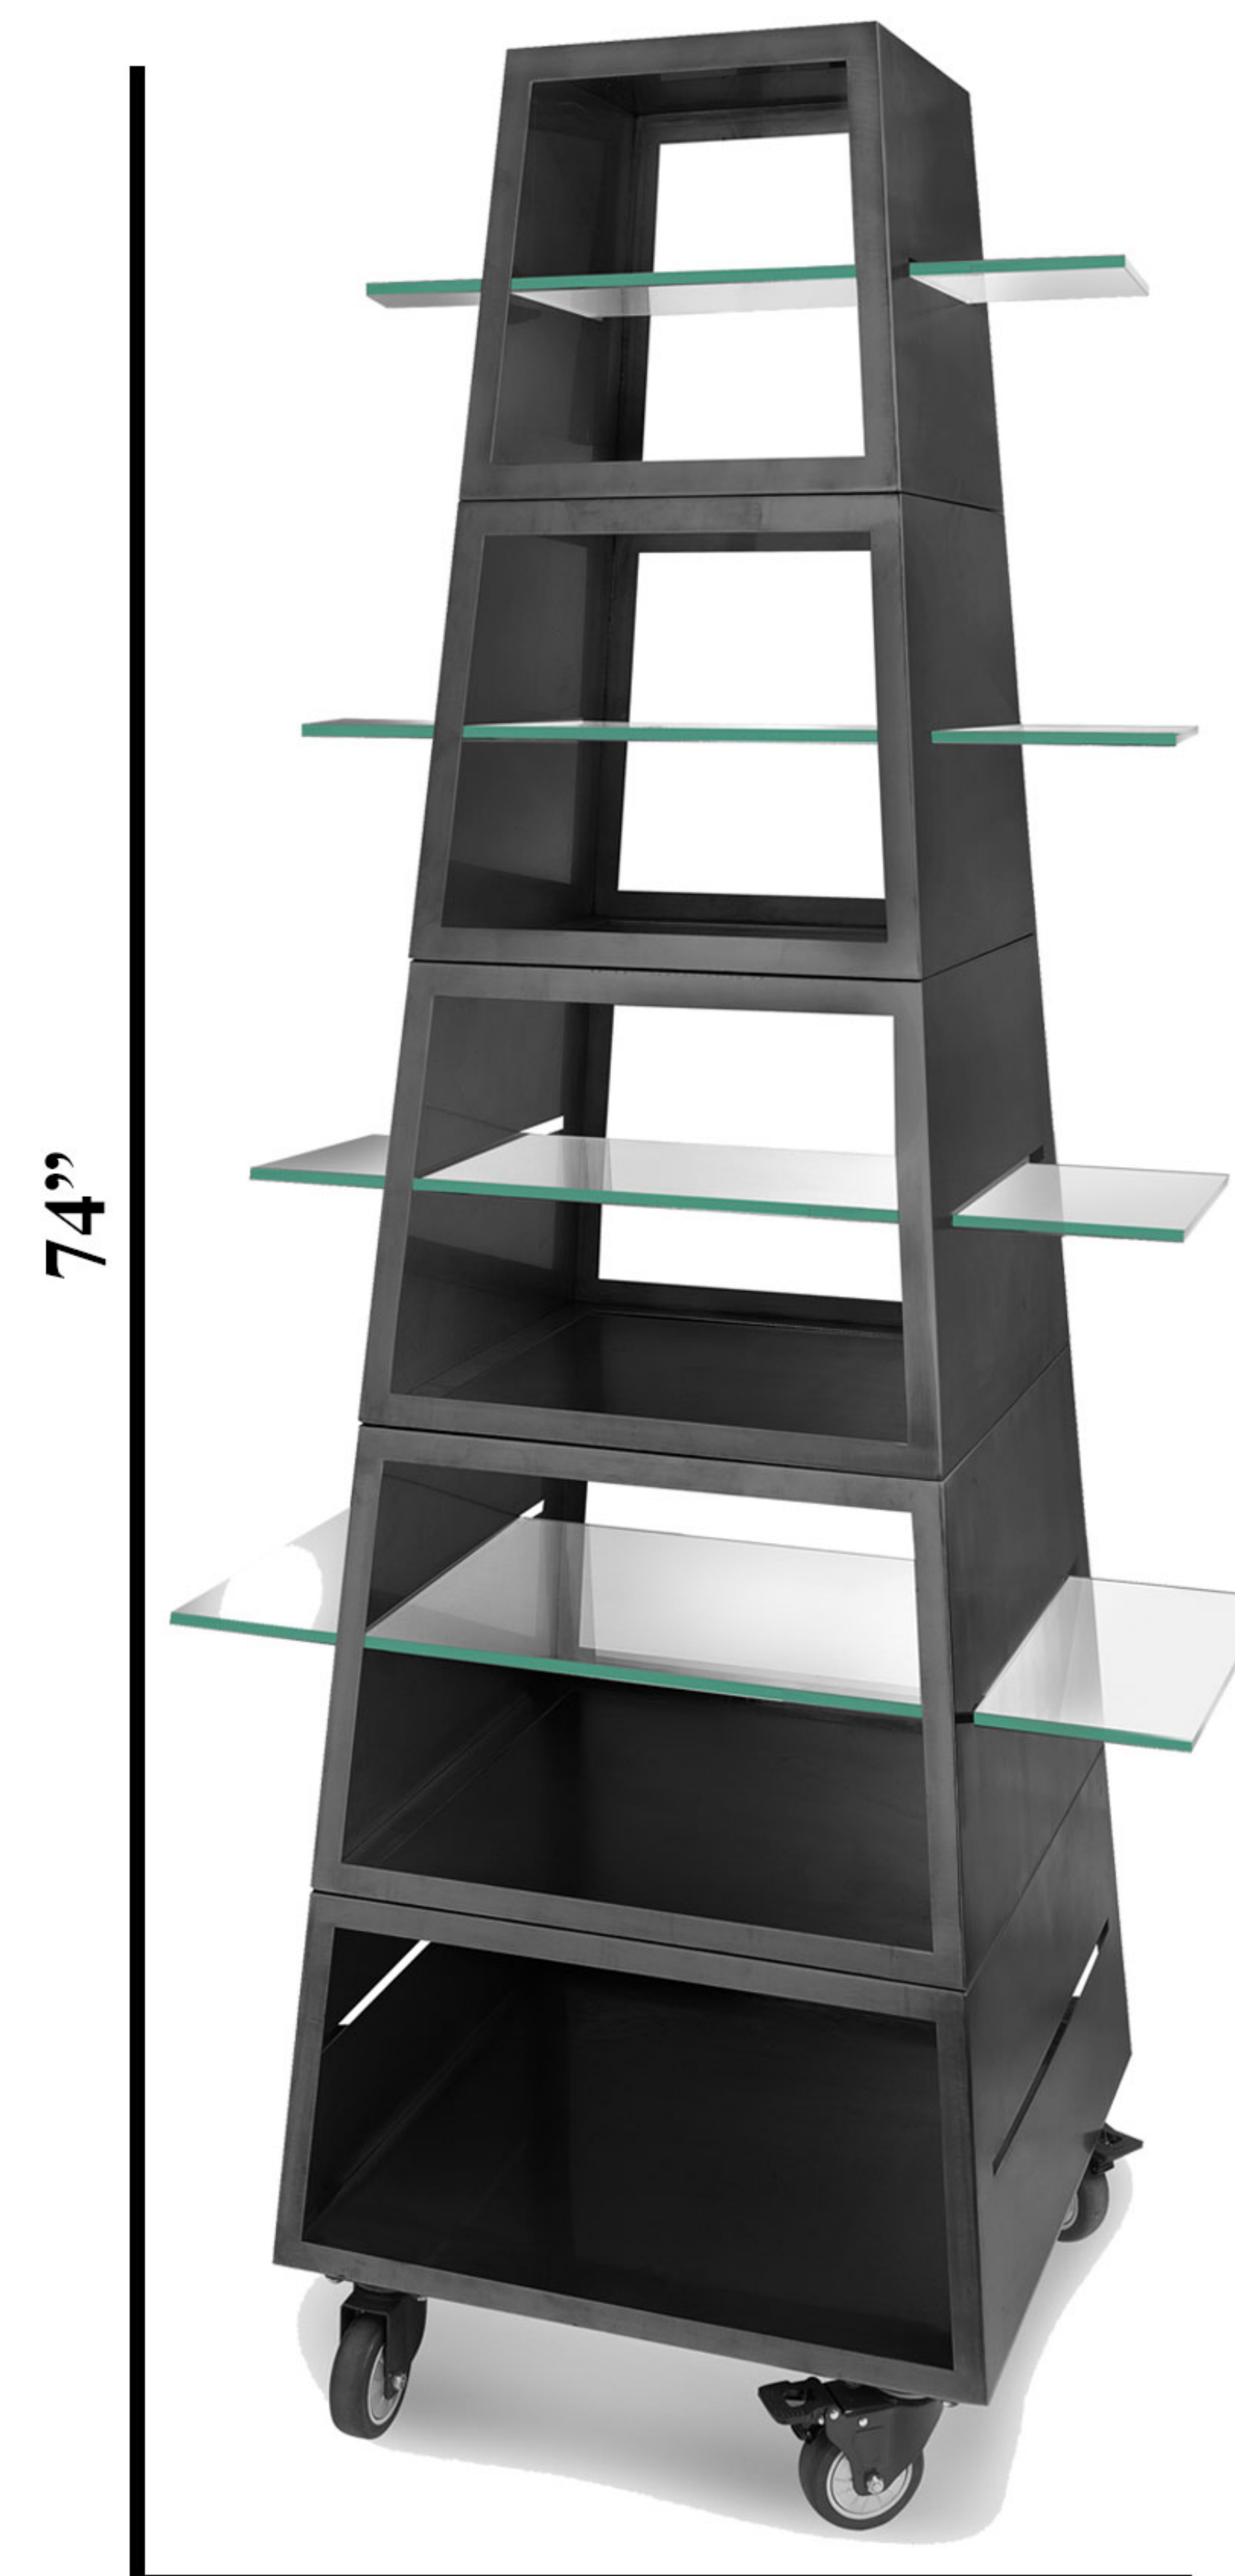

S/S Pyramid Mobile Buffet #ST1805

Bottom Base with
Locking Casters

Nesting for
Space Saver

- * Heavy Duty Stainless Steel
- * Cubbies Interlock for Support
- * Black Coated Finish Available #ST1805BK
- * Slot on Each Side to Insert Glass Shleving (Sold Seperately)
Suggested one of each- #054015G, #053613G, #053010G, #05248G